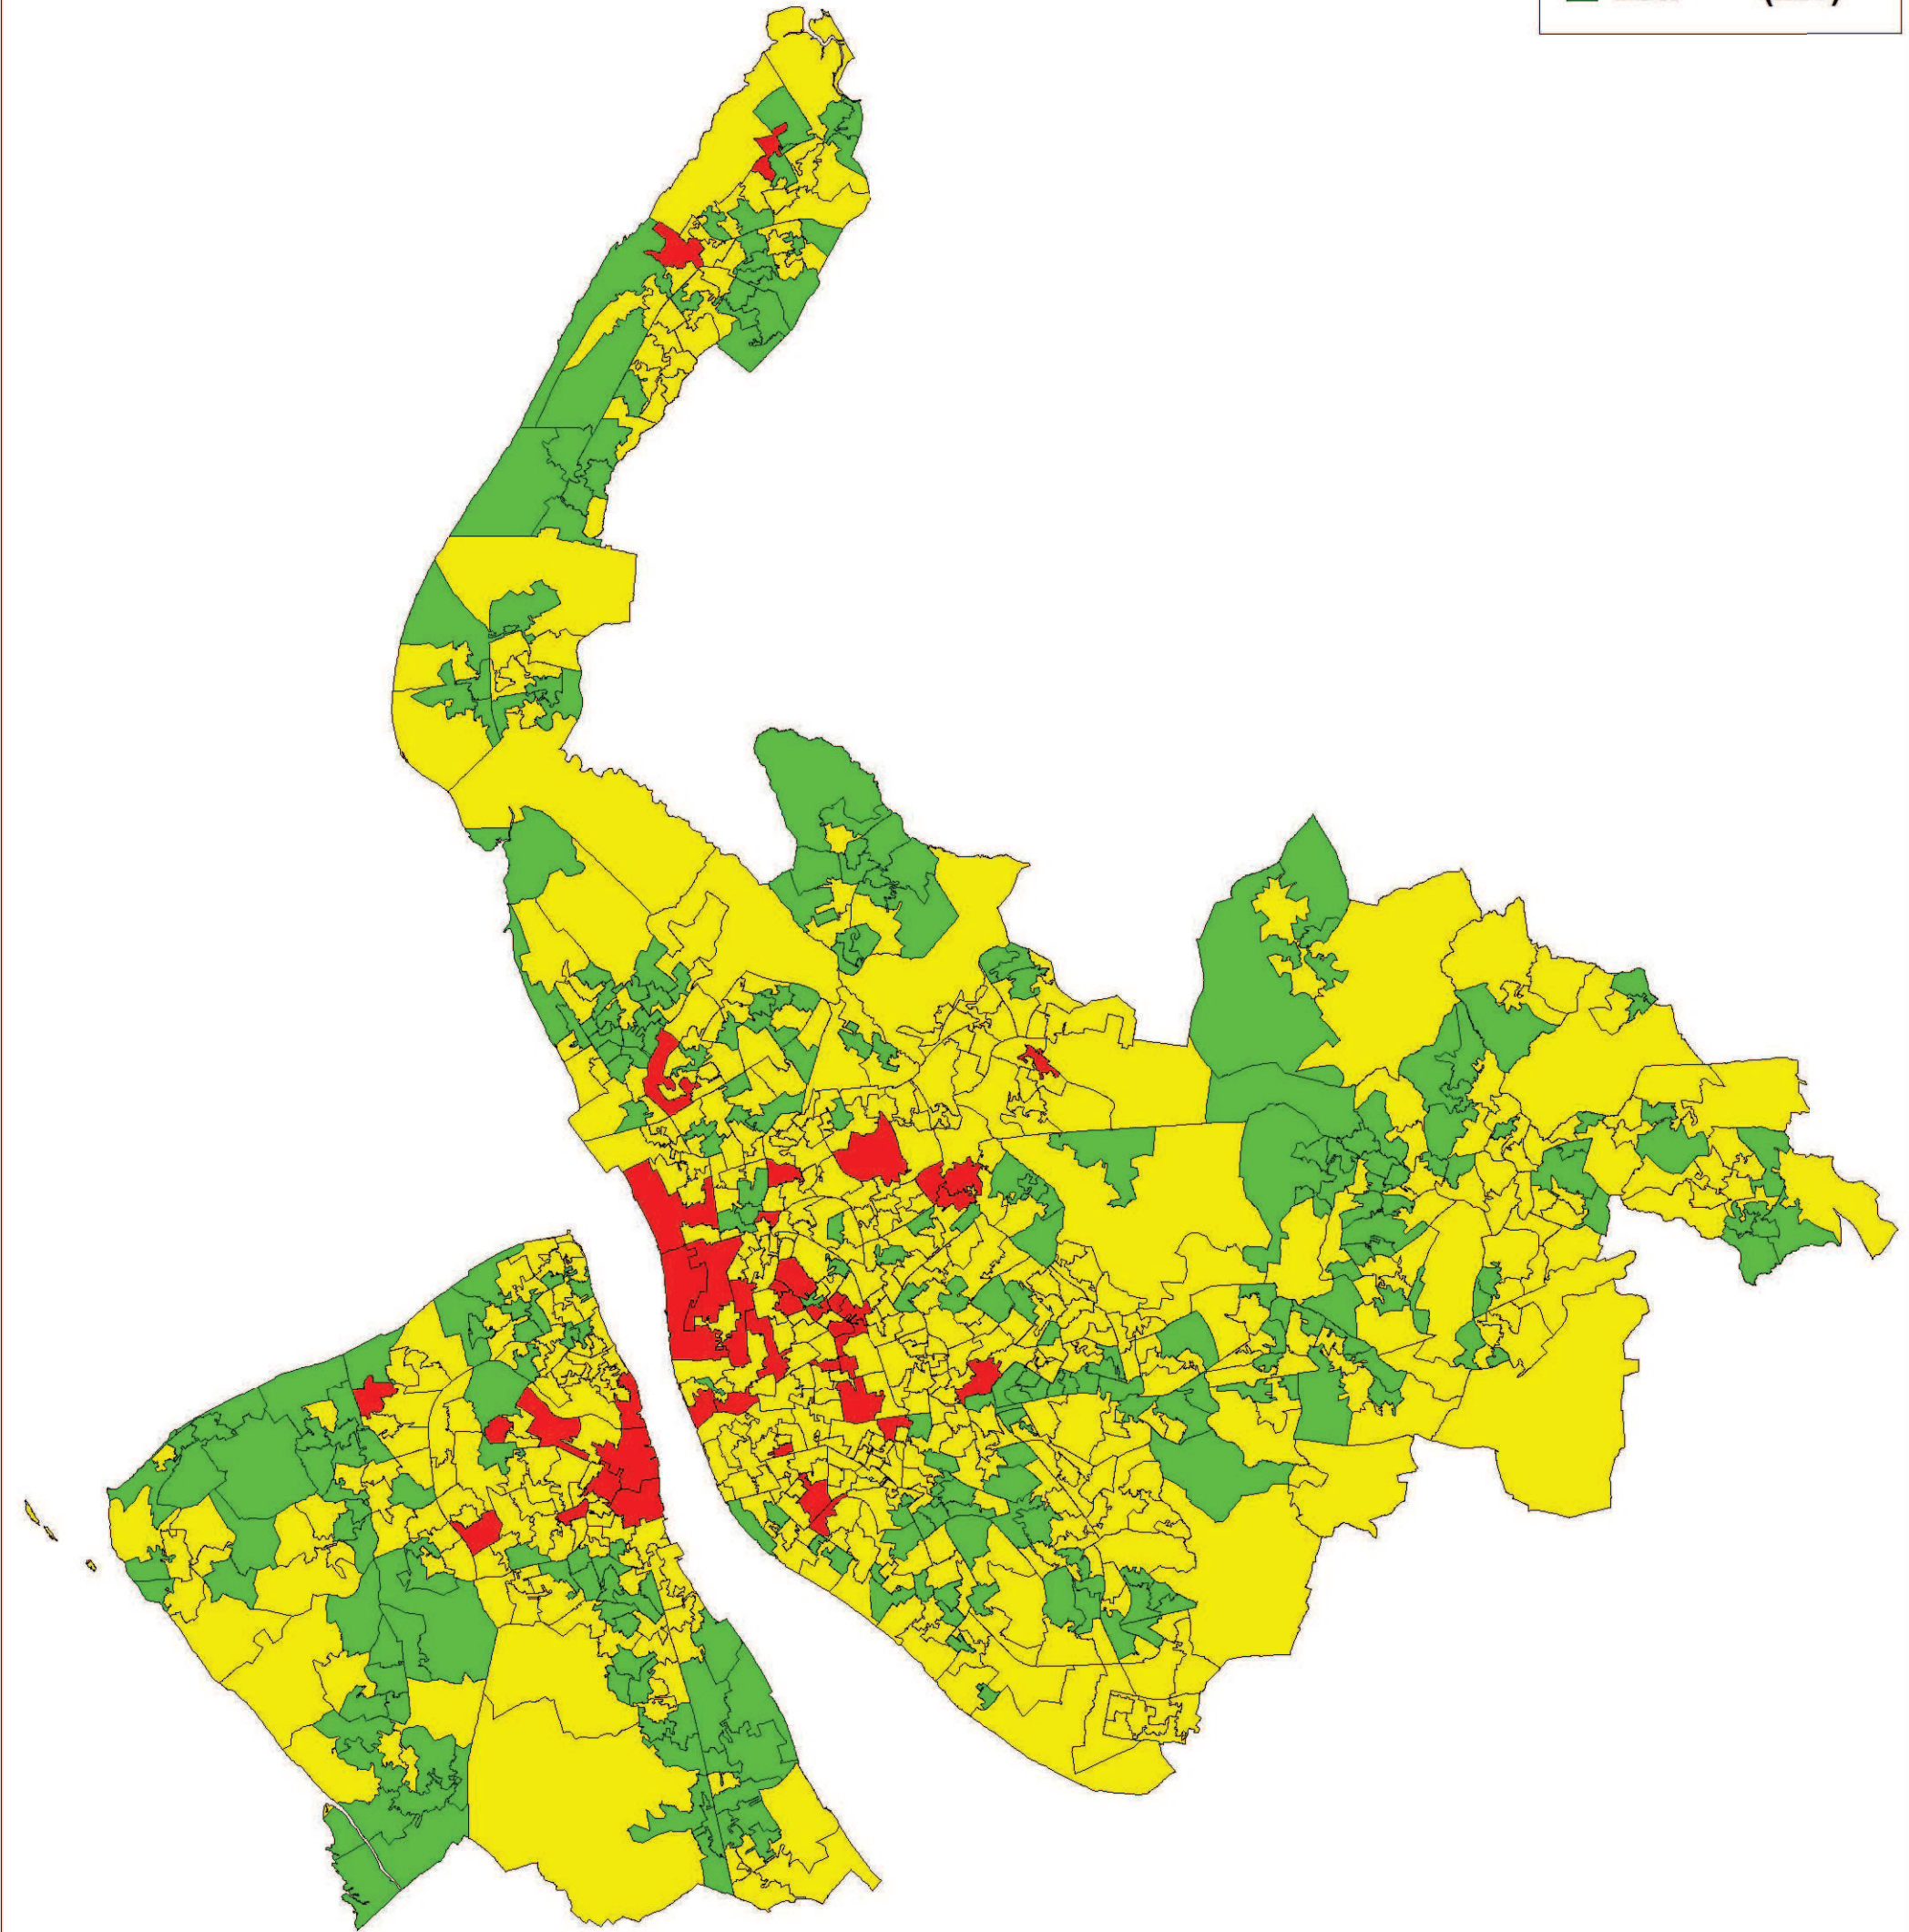

Risk	
<span style="color: red;">■</span> High	(41)
<span style="color: yellow;">■</span> Medium	(571)
<span style="color: green;">■</span> Low	(298)

Author: Gary Crosbie  
 Date: 26.05.2015  
 Produced Using: MapInfo v11.5  
 Strategy and Performance

# Risk Map 2016

File Reference: KIM:\Systems Support\  
 IRMP Risk Methodology Data\  
 Risk Map Data 01042012\_31032015\MapInfo\  
 RiskMap 2016\_NoMapbase\_Port.png